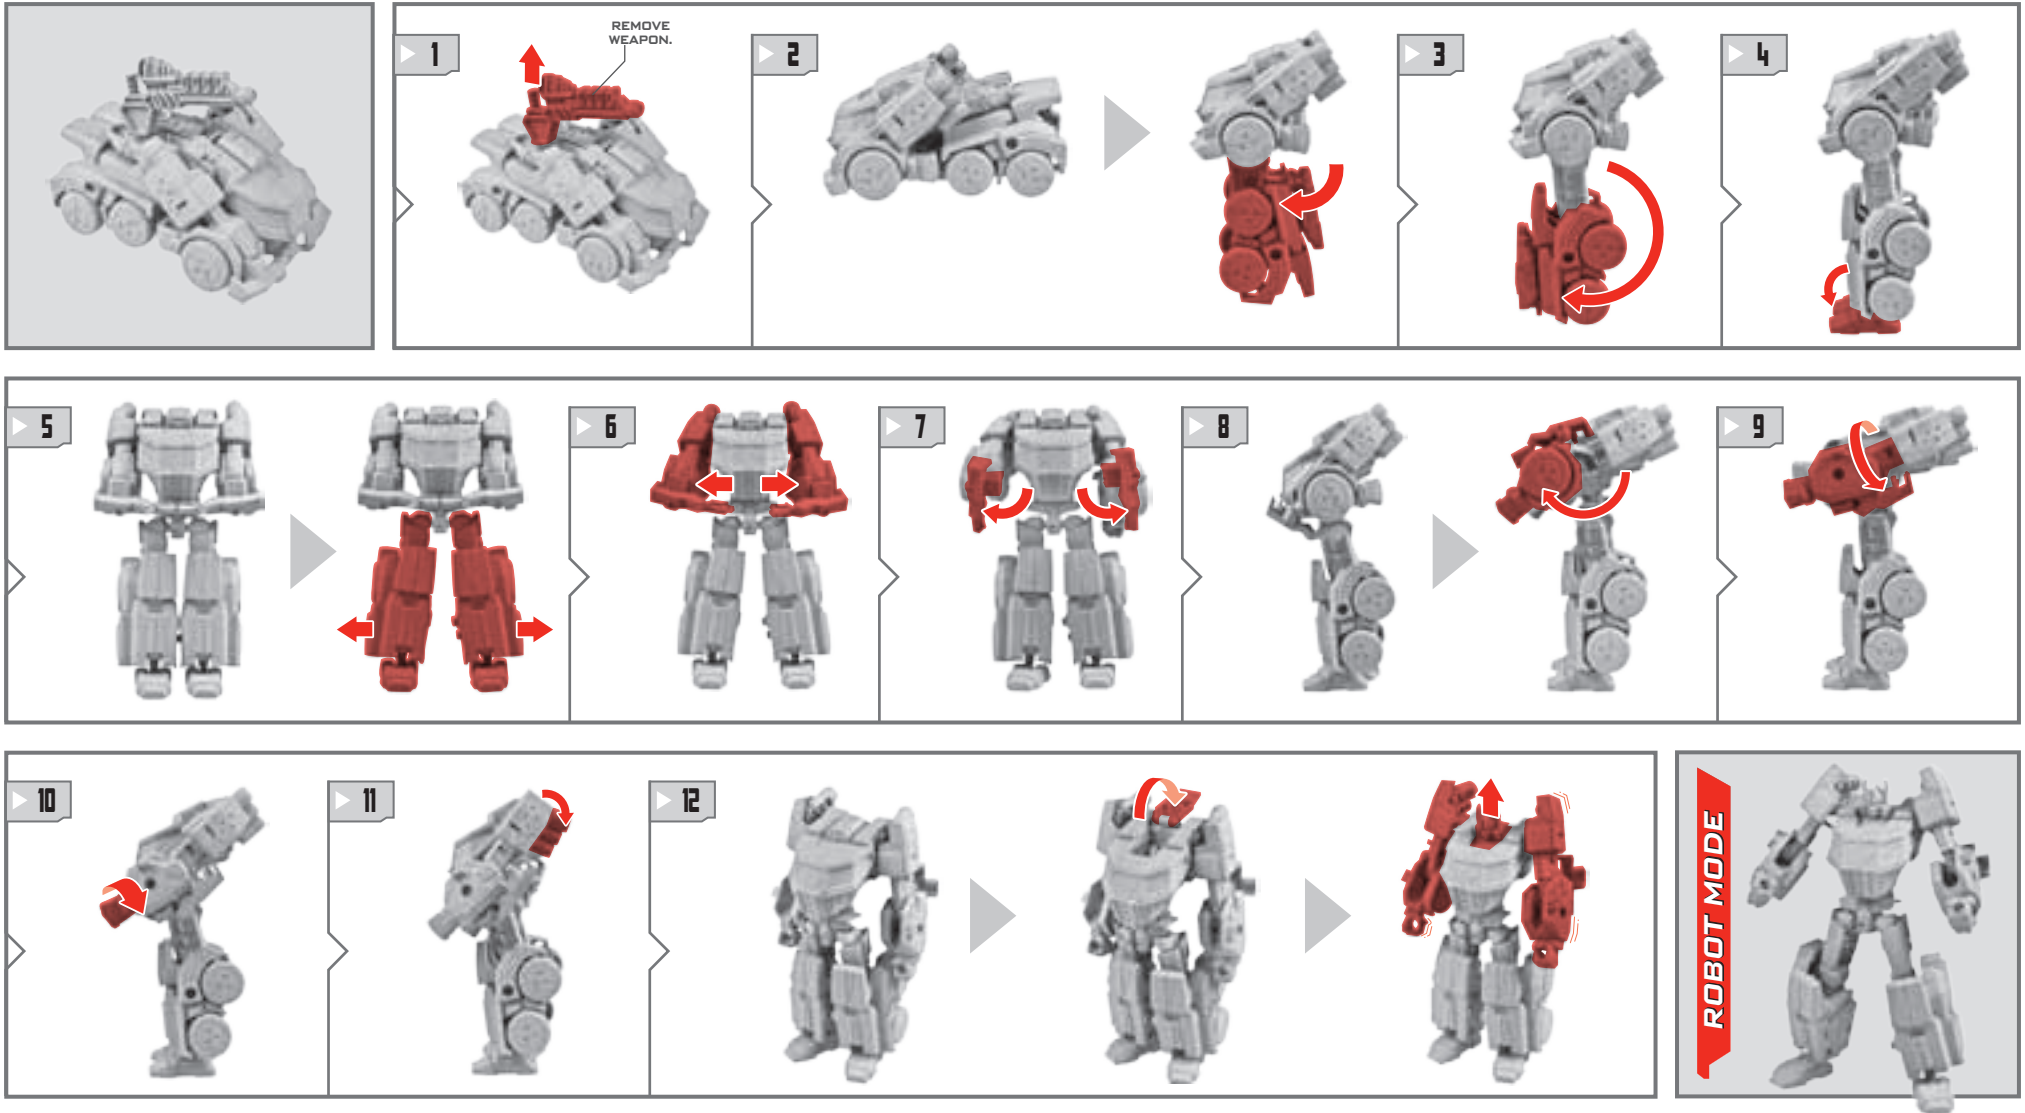

TRANSFORMERS GENERATIONS

FORMERS

OPTIMUS PRIME®
FALL OF CYBERTRON

NOTE: Some parts are made to detach if excessive force is applied, and are designed to be reattached if separation occurs. Adult supervision may be necessary for younger children.

A0169/
37986 ASST. AGES 5+

LEVEL: 0 1 2 3
INTERMEDIATE

CHANGING TO ROBOT

CHANGING TO VEHICLE

Retain instructions for future reference.

Product and colors may vary. Some poses may require hand support.
Manufactured under license from TOMY Company, Ltd.
© 2012 Hasbro. All Rights Reserved. TM & © denote U.S. Trademarks.