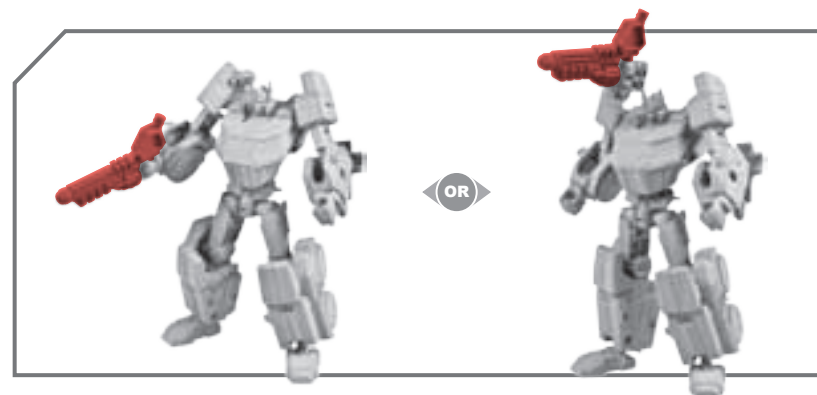

TRANSFORMERS GENERATIONS

FORMERS

OPTIMUS PRIME®
FALL OF CYBERTRON

NOTE: Some parts are made to detach if excessive force is applied, and are designed to be reattached if separation occurs. Adult supervision may be necessary for younger children.

A0169/
37986 ASST. AGES 5+

LEVEL: 0 1 2 3
INTERMEDIATE

CHANGING TO ROBOT

CHANGING TO VEHICLE

Retain instructions for future reference.

Product and colors may vary. Some poses may require hand support.
Manufactured under license from TOMY Company, Ltd.
© 2012 Hasbro. All Rights Reserved. TM & © denote U.S. Trademarks.